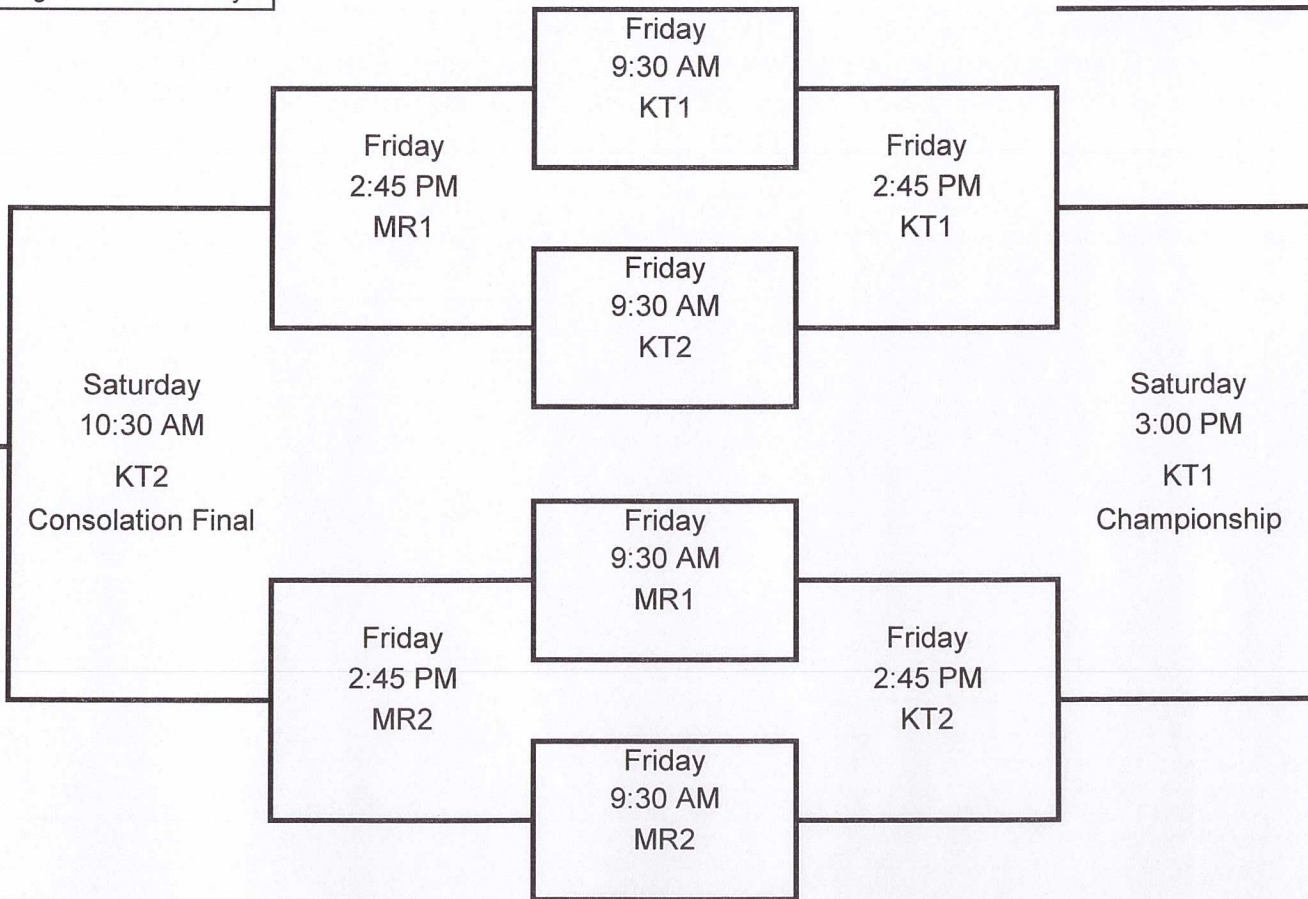

POOL 4

Seven Lakes
Klein Forest
La Porte

POOL 5

Morton Ranch
Foster
Tomball

POOL 6

Mayde Creek
Spring
Cy-Springs

POOL 7

Cinco Ranch
Dekaney
Cy-Woods

2017 Boys' Basketball Phillips 66 Katy Classic

Friday, Dec. 1
Saturday, Dec. 2

SILVER BRACKET

KT1 = Katy Taylor High School Main Gym
KT2 = Katy Taylor High School Aux Gym
MR1 = Morton Ranch High School Main Gym
MR2 = Morton Ranch High School Aux Gym

*Top team is home and wears white

2017 Boys' Basketball Phillips 66 Katy Classic

Friday, Dec. 1

Saturday, Dec. 2

BRONZE BRACKET

KT1= Katy Taylor High School Main Gym
 KT2= Katy Taylor High School Aux Gym
 MR1= Morton Ranch High School Main Gym
 MR2= Morton Ranch High School Aux Gym

Saturday
 10:30 AM
 KT1
 3rd Place Game

3rd Place

Consolation

Saturday
 3:00 PM
 KT1
 Championship

Champion

*Top team is home and wears white