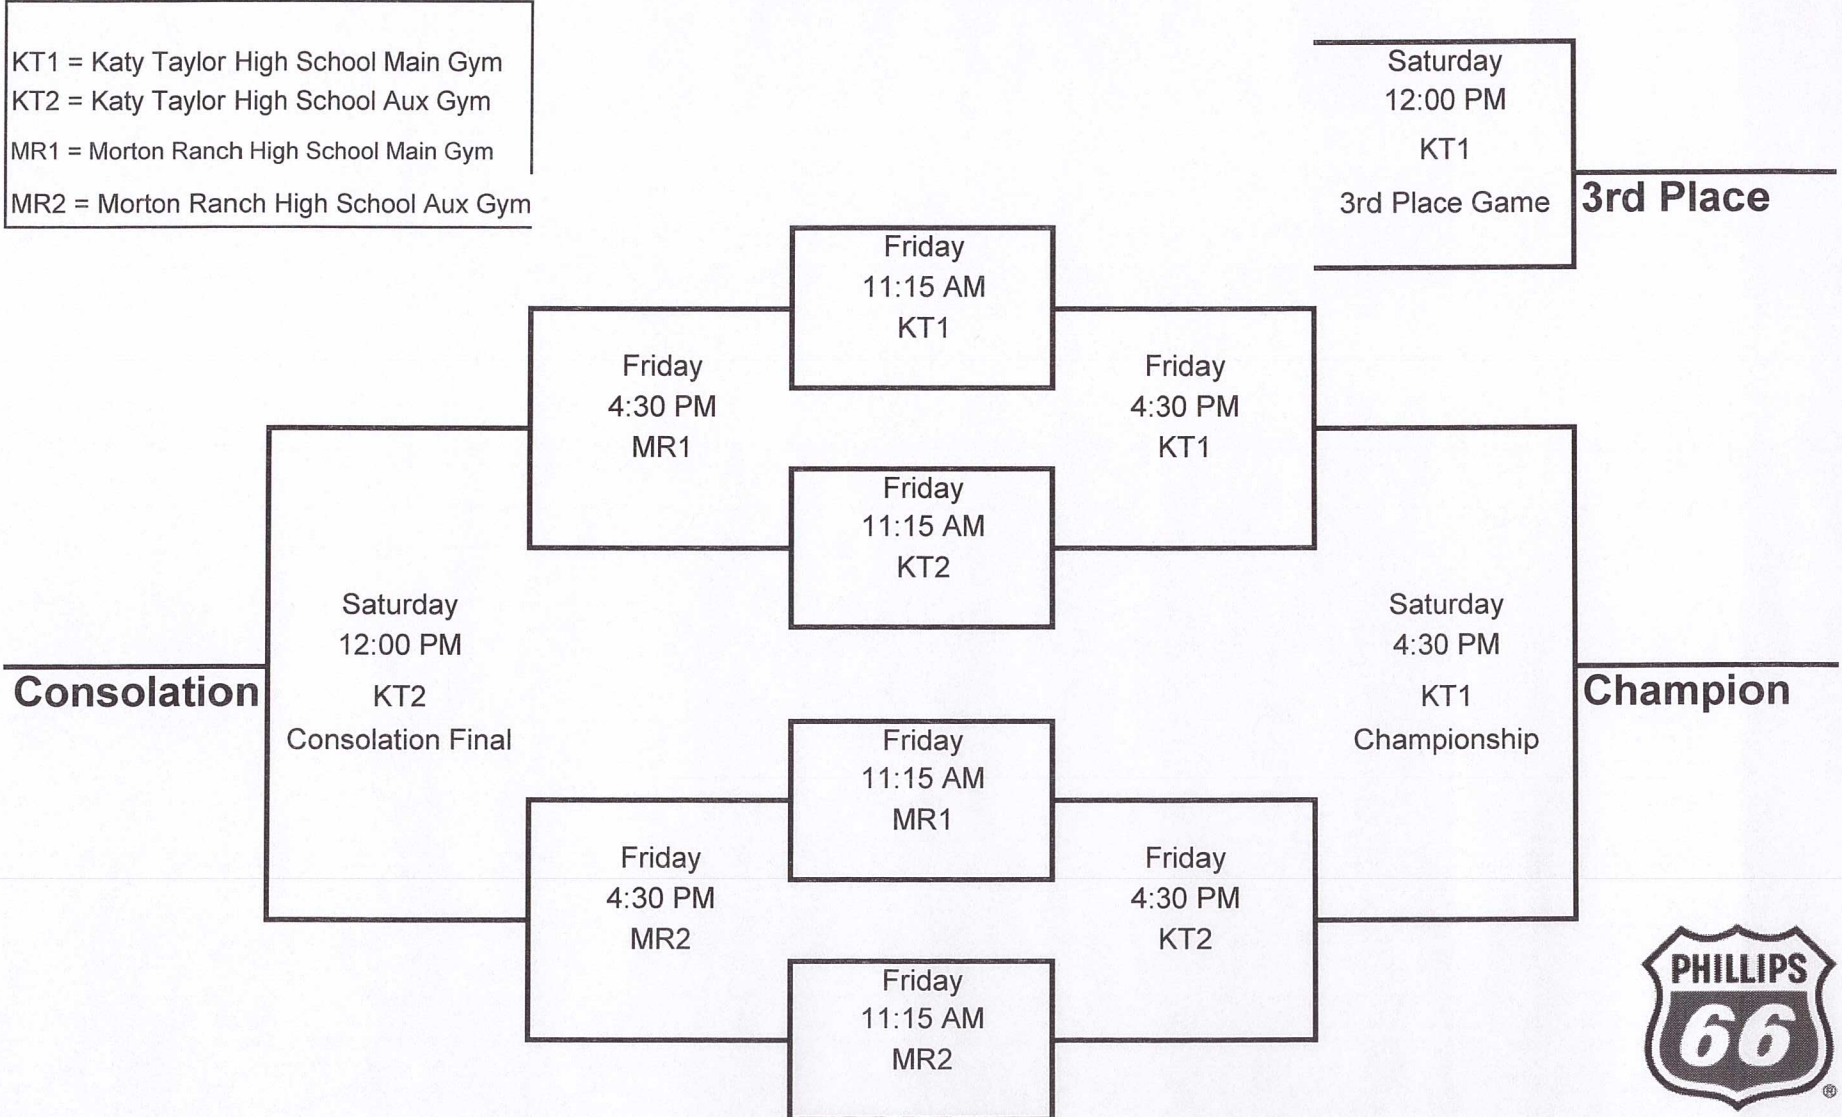

POOL 4

Seven Lakes
Klein Forest
La Porte

POOL 5

Morton Ranch
Foster
Tomball

POOL 6

Mayde Creek
Spring
Cy-Springs

POOL 7

Cinco Ranch
Dekaney
Cy-Woods

KT1 = Katy Taylor High School Main Gym
 KT2 = Katy Taylor High School Aux Gym
 MR1 = Morton Ranch High School Main Gym
 MR2 = Morton Ranch High School Aux Gym

GOLD BRACKET

*Top team is home and wears white

2017 Boys' Basketball Phillips 66 Katy Classic

Friday, Dec. 1
Saturday, Dec. 2

SILVER BRACKET

KT1 = Katy Taylor High School Main Gym
KT2 = Katy Taylor High School Aux Gym
MR1 = Morton Ranch High School Main Gym
MR2 = Morton Ranch High School Aux Gym