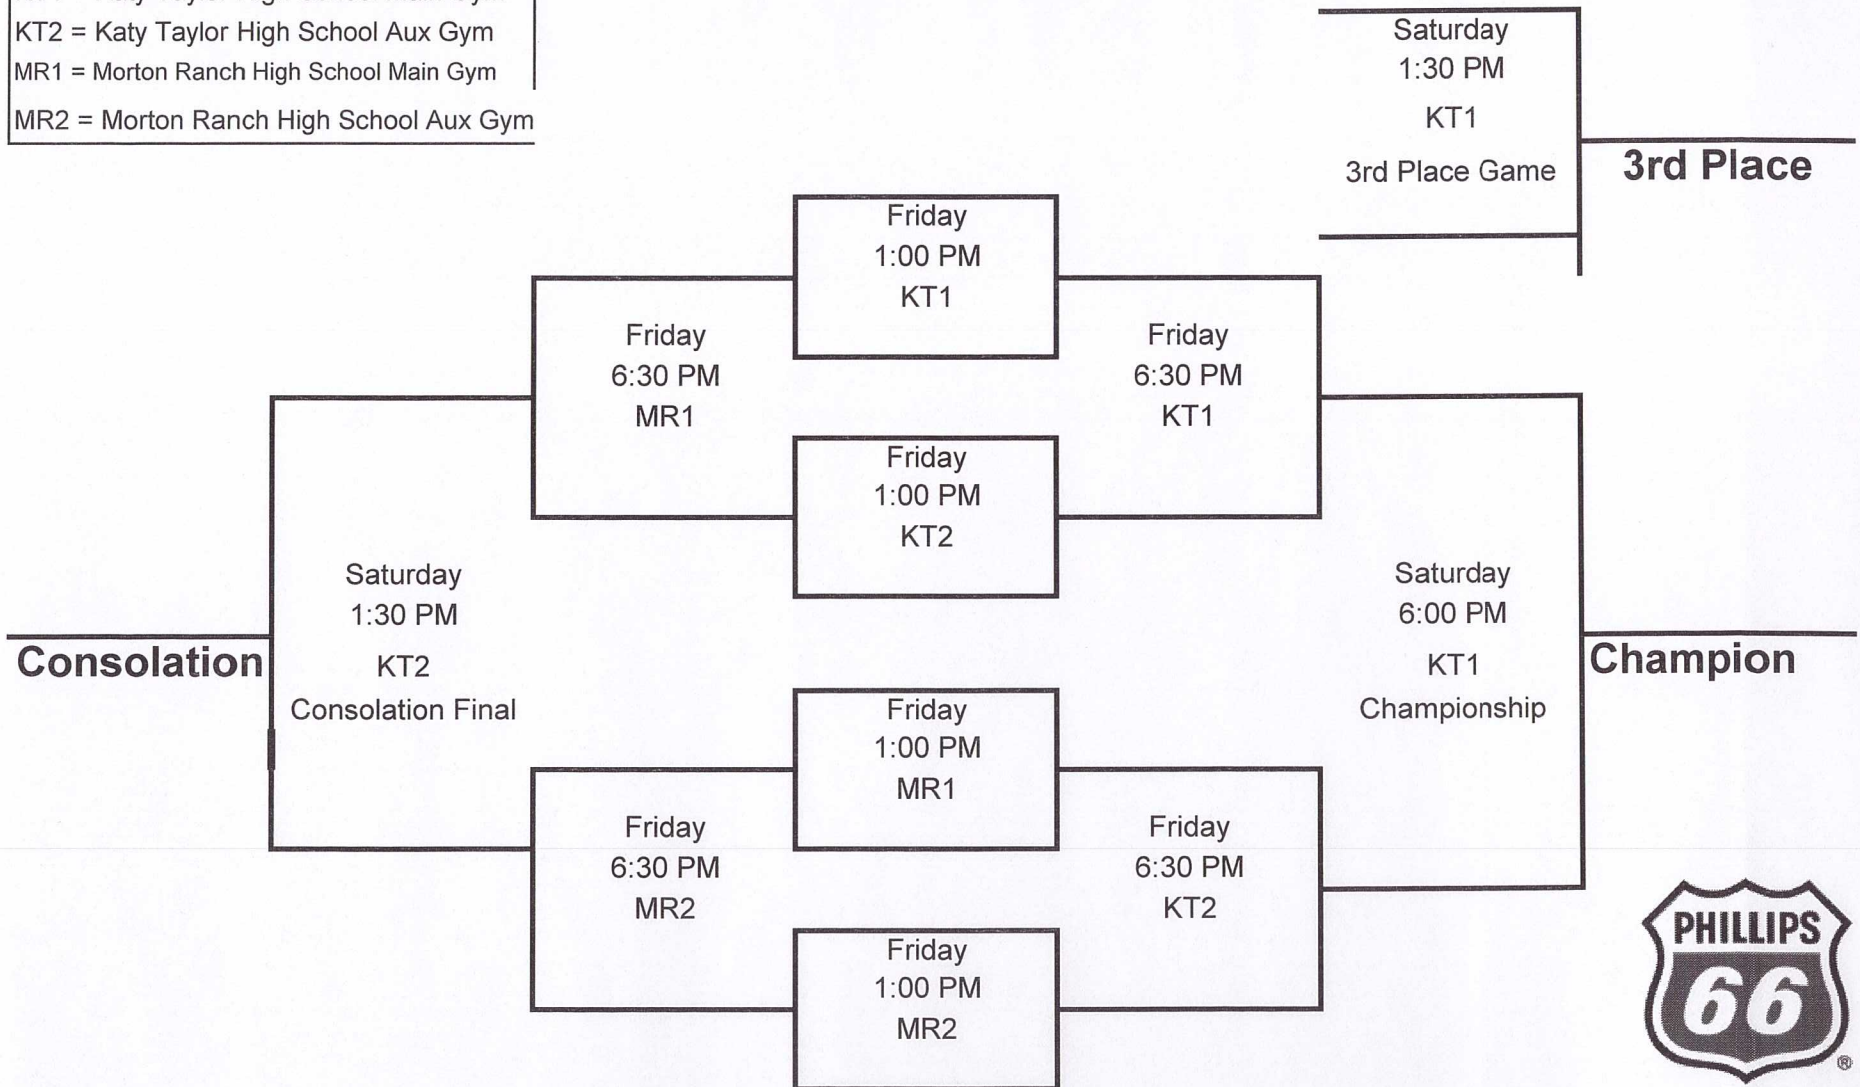

POOL 4

Seven Lakes
Klein Forest
La Porte

POOL 5

Morton Ranch
Foster
Tomball

POOL 6

Mayde Creek
Spring
Cy-Springs

POOL 7

Cinco Ranch
Dekaney
Cy-Woods

POOL 8

Alief Taylor
Wisdom
Klein Collins

Friday Match-ups

Pool 1 vs. Pool 2
Pool 3 vs. Pool 4
Pool 5 vs. Pool 6
Pool 7 vs. Pool 8

2017 Boys' Basketball Phillips 66 Katy Classic

Friday, Dec. 1
Saturday, Dec. 2

KT1 = Katy Taylor High School Main Gym
 KT2 = Katy Taylor High School Aux Gym
 MR1 = Morton Ranch High School Main Gym
 MR2 = Morton Ranch High School Aux Gym

GOLD BRACKET

*Top team is home and wears white

2017 Boys' Basketball Phillips 66 Katy Classic

Friday, Dec. 1
Saturday, Dec. 2

SILVER BRACKET

KT1 = Katy Taylor High School Main Gym
KT2 = Katy Taylor High School Aux Gym
MR1 = Morton Ranch High School Main Gym
MR2 = Morton Ranch High School Aux Gym