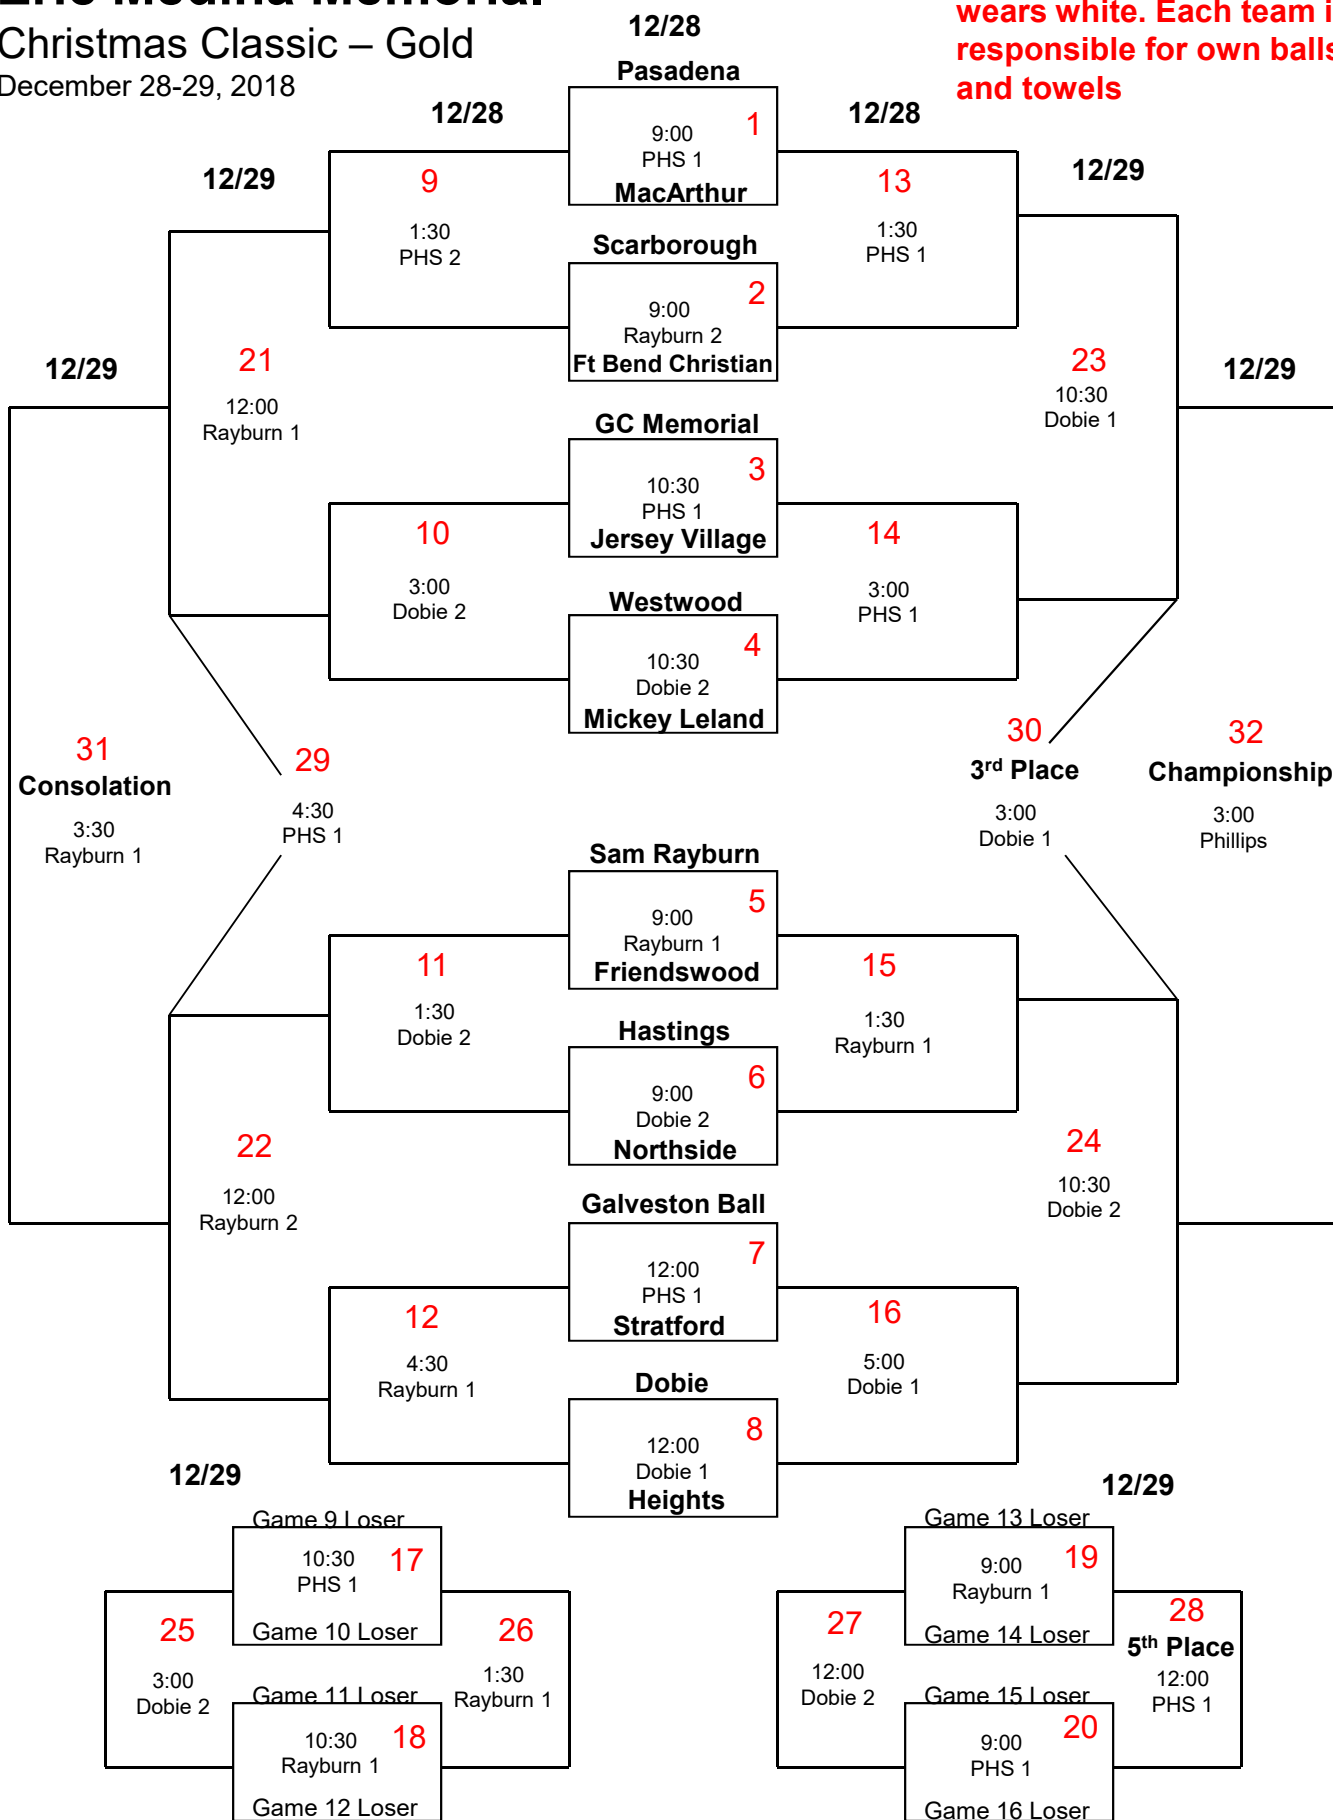

Eric Medina Memorial

Christmas Classic – Gold

December 28-29, 2018

Top team is home and wears white. Each team is responsible for own balls and towels

Revised 8/21/18