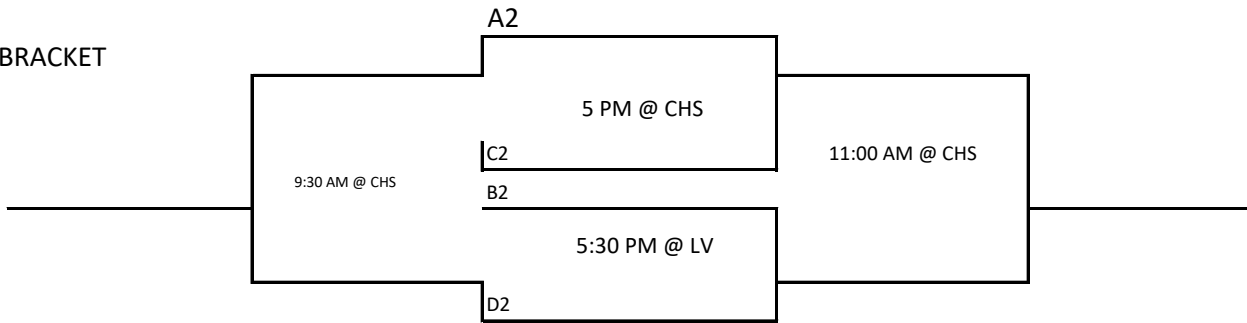

### SATURDAY

A1

3:30 PM @ CHS

C1

9:30 AM @ LV

B1

4 PM @ LV

D1

### SATURDAY

1 PM @ LV

- A: NORTHWEST  
EP CHAPIN
- MIDLAND LEE
- B: ABILENE WYLIE
- SA BRANDEIS
- ODESSA
- C: CEDAR PARK
- CENTRAL
- EP YSLETA

GOLD BRACKET

\_\_\_\_\_

\_\_\_\_\_

D: SA REAGAN  
MONTEREY  
LAKE VIEW  
EP DEL VALLE

SILVER BRACKET

SATURDAY

FRIDAY

SATURDAY

BRONZE BRACKET

SATURDAY

FRIDAY

SATURDAY