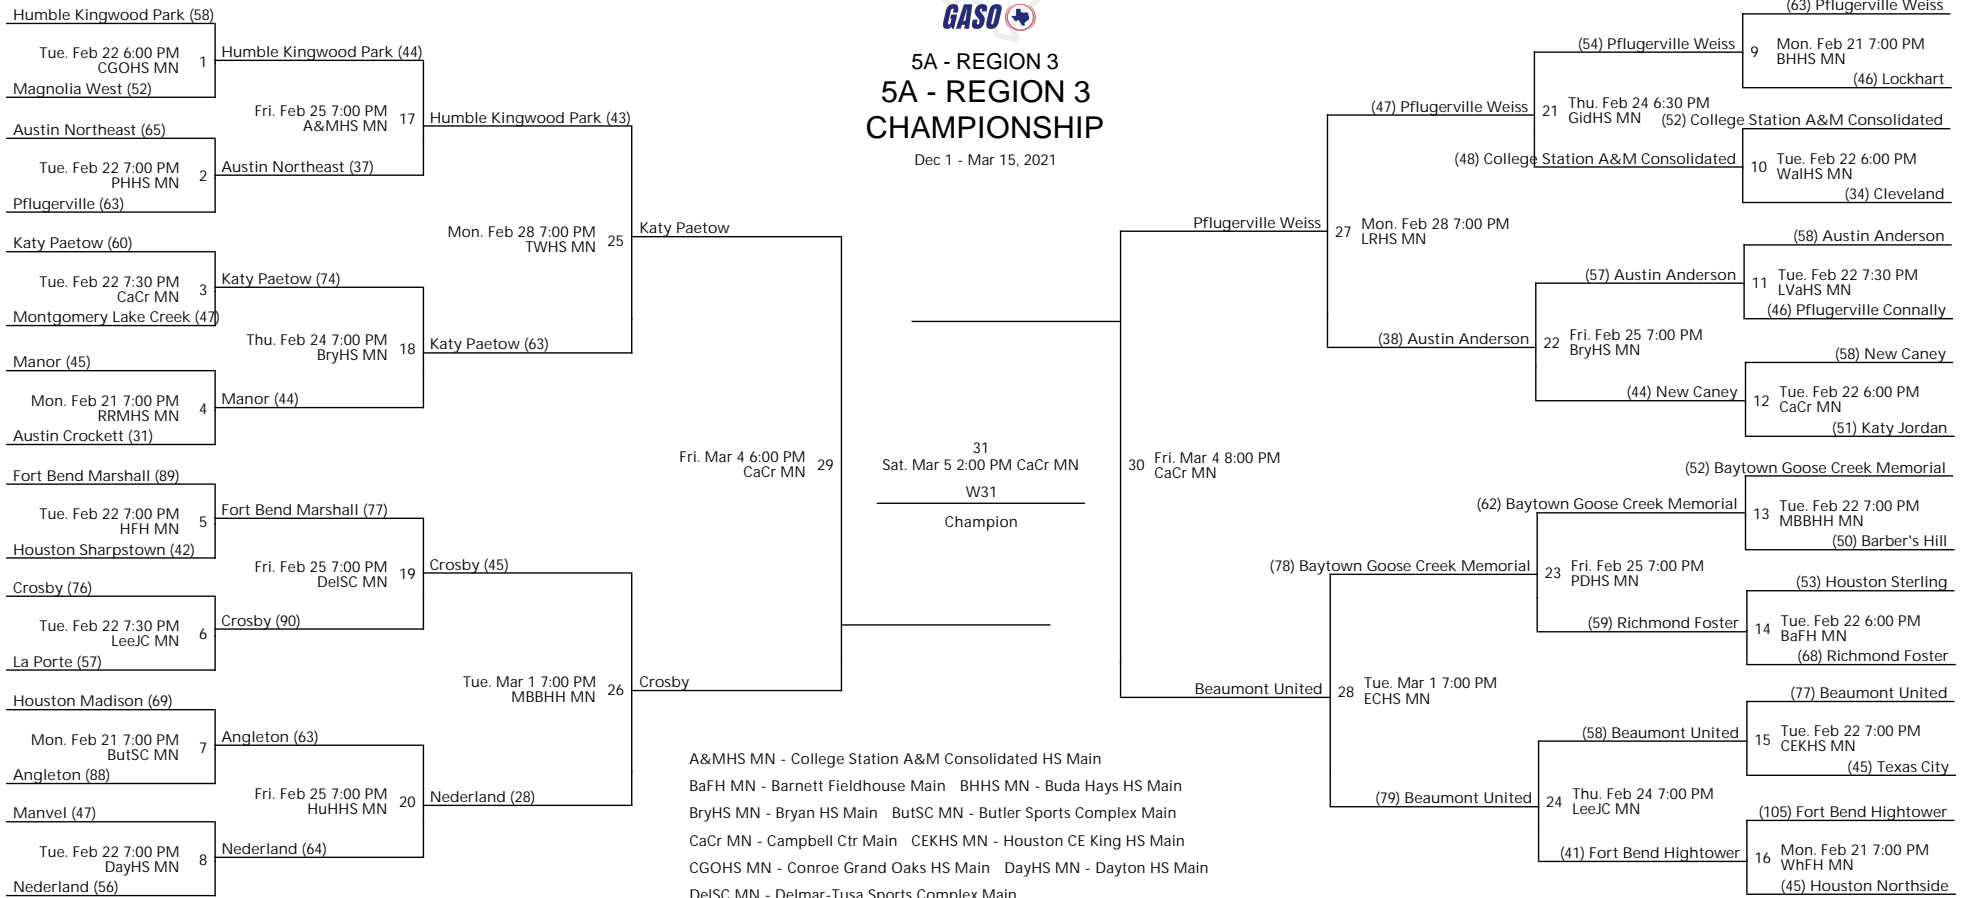

Revised 3/1/2022 10:27 PM - Powered by Exposure Basketball Events

5A - REGION 2 5A - REGION 2 CHAMPIONSHIP

Dec 1 - Mar 15, 2021

CNSHS MN - Carrollton Newman Smith HS Main
DHPHS MN - Dallas Highland Park HS Main DSHS MN - Dallas Skyline HS Main
EDFH MN - Ellis Davis Fieldhouse Main ForHS MN - Forney HS Main
GCCC MN - Garland Curtis Culwell Center Main
GNFHS MN - Garland Naaman Forest HS Main GreHS MN - Greenville HS Main
HebHS MN - Lewisville Hebron HS Main IrvHS MN - Irving HS Main
LanHS MN - Lancaster HS Main McBHS MN - McKinney Boyd HS Main
NavJC MN - Navarro College Main PEHS MN - Plano East HS Main
PWHS MN - Plano West HS Main RBHS MN - Richardson Berkner HS Main
SpHHS MN - Spring Hill HS Main WPHS MN - Wylie HS Main
TLC MN - Tyler JC Main TLHS MN - Tyler Lee HS Main TylHS MN - Tyler HS Main

Revised 3/1/2022 11:07 PM - Powered by Exposure Basketball Events

5A - REGION 3 5A - REGION 3 CHAMPIONSHIP

Dec 1 - Mar 15, 2021

A&MHS MN - College Station A&M Consolidated HS Main
 BaFH MN - Barnett Fieldhouse Main BHHS MN - Buda Hays HS Main
 BryHS MN - Bryan HS Main ButSC MN - Butler Sports Complex Main
 CaCr MN - Campbell Ctr Main CEKHS MN - Houston CE King HS Main
 CGOHS MN - Conroe Grand Oaks HS Main DayHS MN - Dayton HS Main
 DelSC MN - Delmar-Tusa Sports Complex Main
 ECHS MN - East Chambers HS Main GidHS MN - Giddings HS Main
 HFH MN - Hopson Field House Main HuHHS MN - Huffman Hargrave HS Main
 LeeJC MN - Lee College Main LRHS MN - Leander Rouse HS Main
 LVaHS MN - Leander Vandegriff HS Main Home (Bottom)
 MBBHH MN - Mont Belvieu Barbers Hills HS Main

Revised 3/1/2022 10:17 PM - Powered by Exposure Basketball Events

5A - REGION 4 5A - REGION 4 CHAMPIONSHIP

Dec 1 - Mar 15, 2021